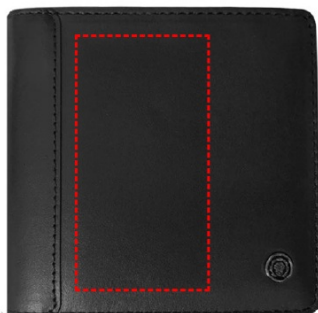

# [LACR 2026] CROSS Leather Clip Wallet - Black

---

FRONT CENTER

- Debossing
- Laser engraving

**Area Width:** 60 mm  
**Area Height:** 45 mm

FRONT LEFT

- Debossing
- Laser engraving

**Area Width:** 35 mm  
**Area Height:** 70 mm

BACK

- Debossing
- Laser engraving

**Area Width:** 60 mm  
**Area Height:** 60 mm