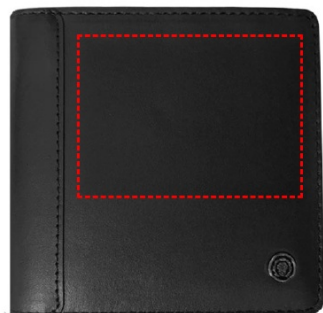

# [LACR 2026] CROSS Leather Clip Wallet - Black

---

FRONT CENTER

- Debossing
- Laser engraving

**Area Width:** 60 mm  
**Area Height:** 45 mm

FRONT LEFT

- Debossing
- Laser engraving

**Area Width:** 35 mm  
**Area Height:** 70 mm

BACK

- Debossing
- Laser engraving

**Area Width:** 60 mm  
**Area Height:** 60 mm