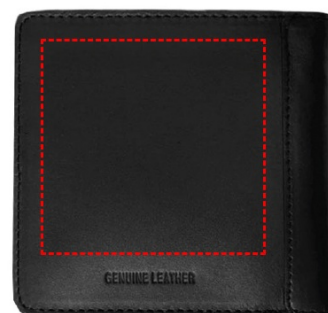

# [LACR 2026] CROSS Leather Clip Wallet - Black

---

FRONT CENTER

- Debossing
- Laser engraving

**Area Width:** 60 mm  
**Area Height:** 45 mm

FRONT LEFT

- Debossing
- Laser engraving

**Area Width:** 35 mm  
**Area Height:** 70 mm

BACK

- Debossing
- Laser engraving

**Area Width:** 60 mm  
**Area Height:** 60 mm