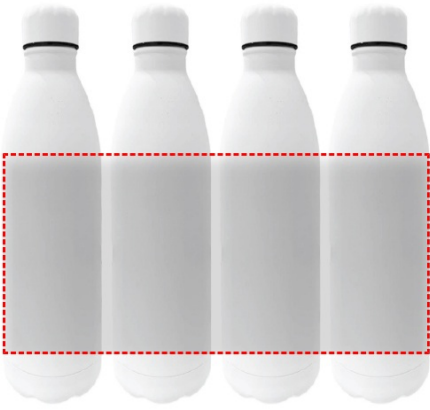

[DWGL 3283] MODENA - Giftology Soft Touch Insulated Water Bottle - 1L - White

ROUND SCREEN

- Silk Screen Printing

Area Width: 60 mm

Area Height: 120 mm

ROUND ENGRAVING

- Round Laser Engraving

Area Width: 60 mm

Area Height: 160 mm

FRONT

- Laser Engraving
- Digital (UV) Print

Area Width: 30 mm

Area Height: 160 mm

360

- Laser Engraving 360°
[Edge to Edge]

Area Width: 265 mm

Area Height: 160 mm